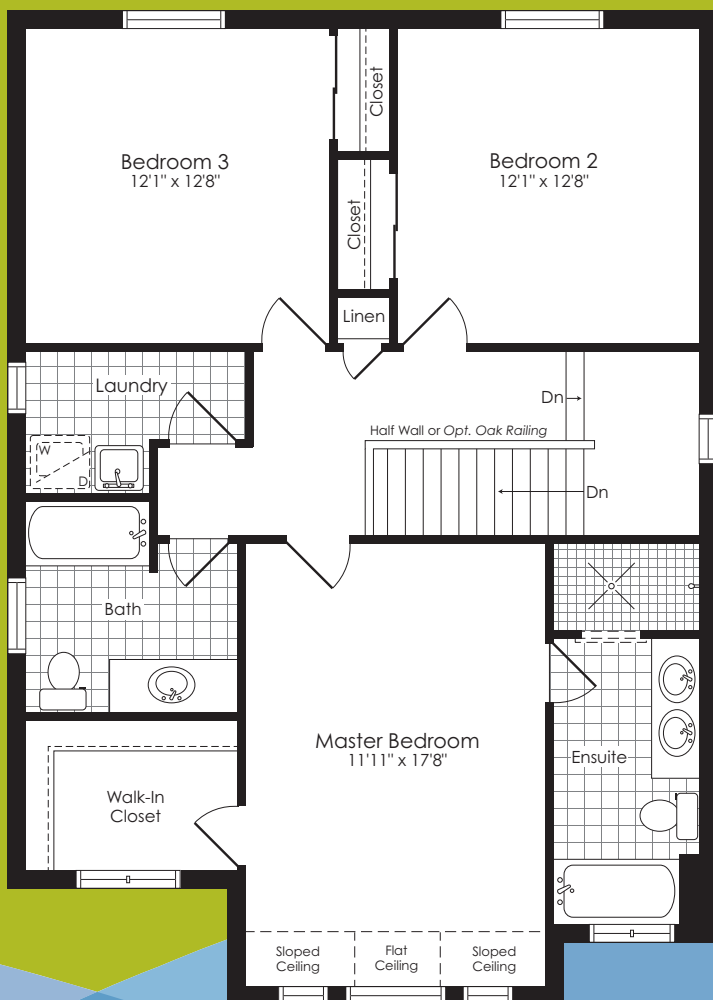

Sauble

1774 sq. ft.

Basement

Main Floor

Second Floor A

Second Floor B

Second Floor C