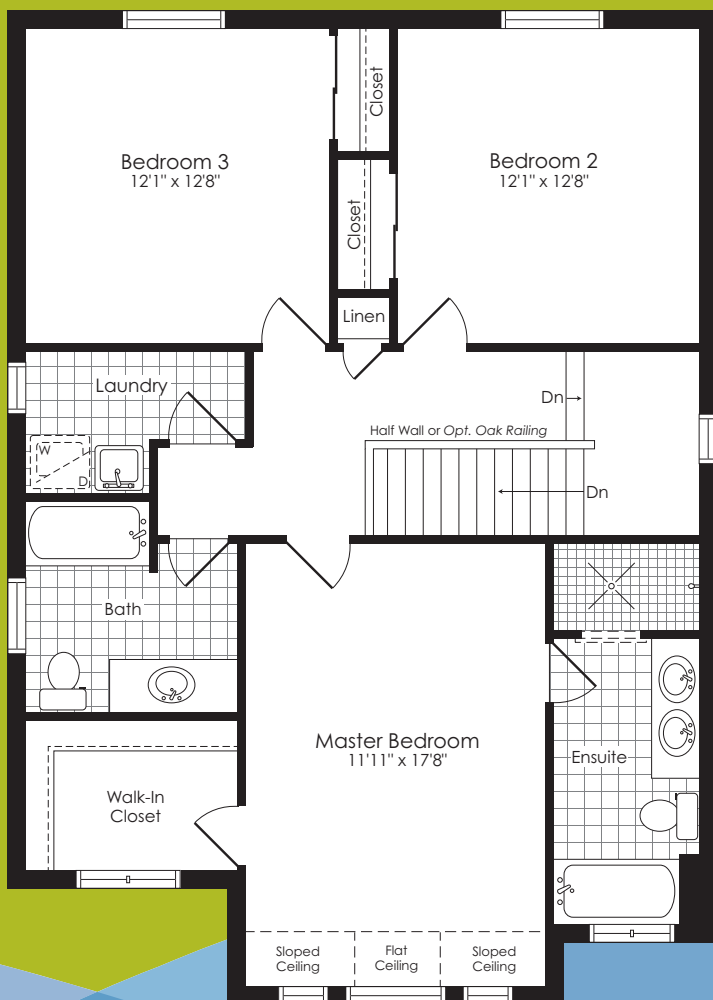

# Sauble

1774 sq. ft.

Basement

Main Floor

Second Floor A

Second Floor B

Second Floor C