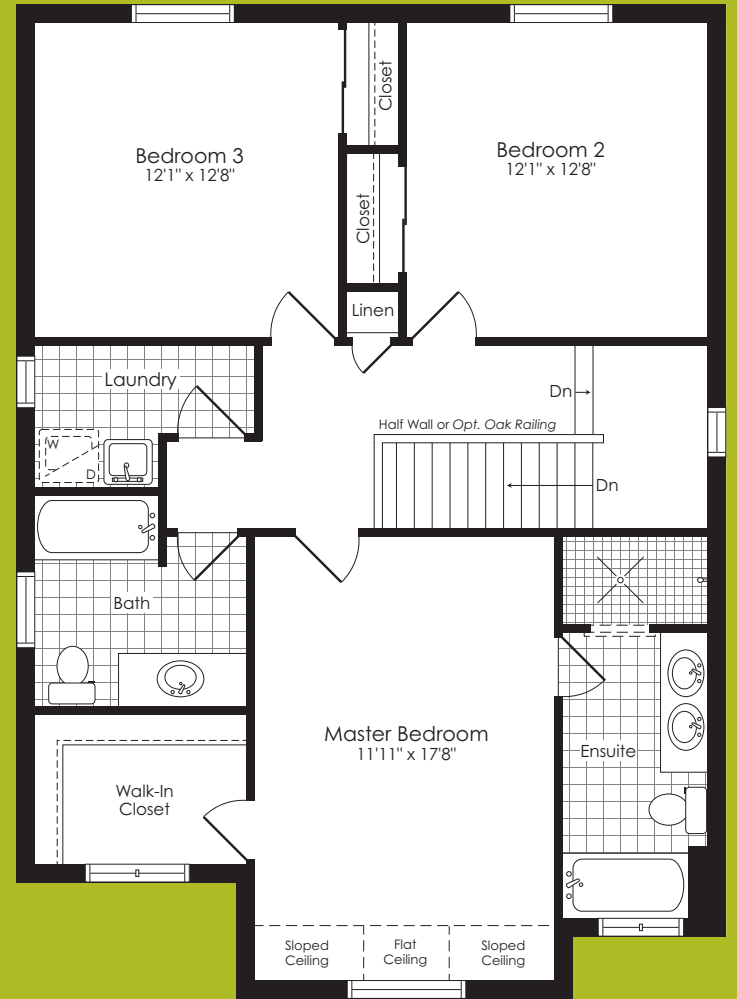

# Sauble

1774 sq. ft.

Basement

Main Floor

Second Floor A

Second Floor B

Second Floor C