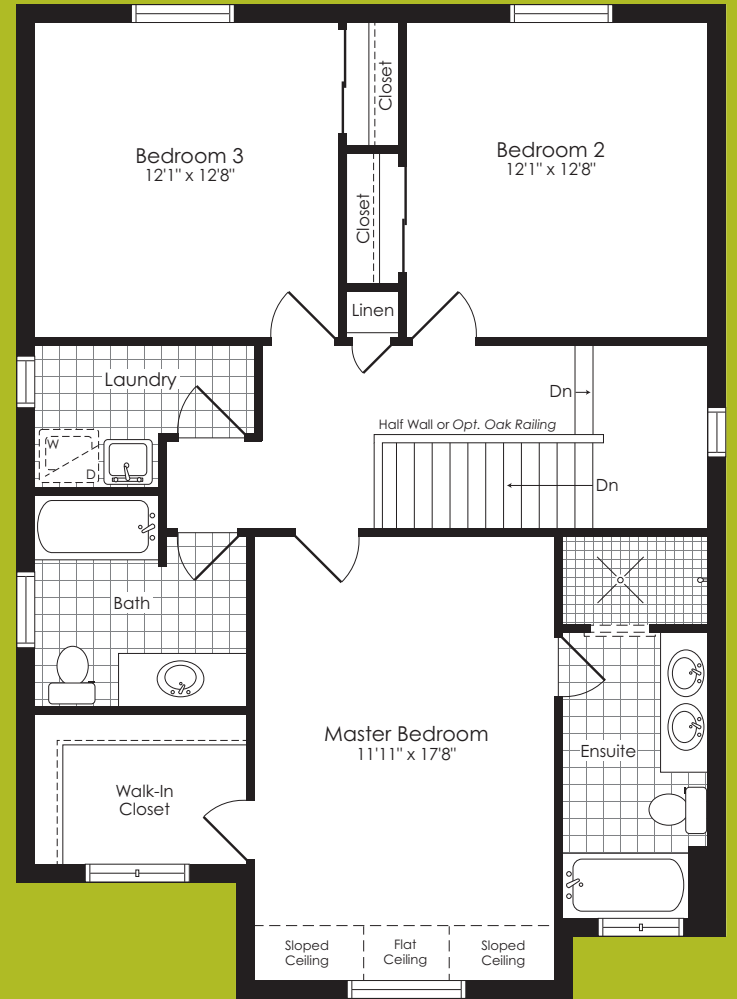

Sauble

1774 sq. ft.

Basement

Main Floor

Second Floor A

Second Floor B

Second Floor C