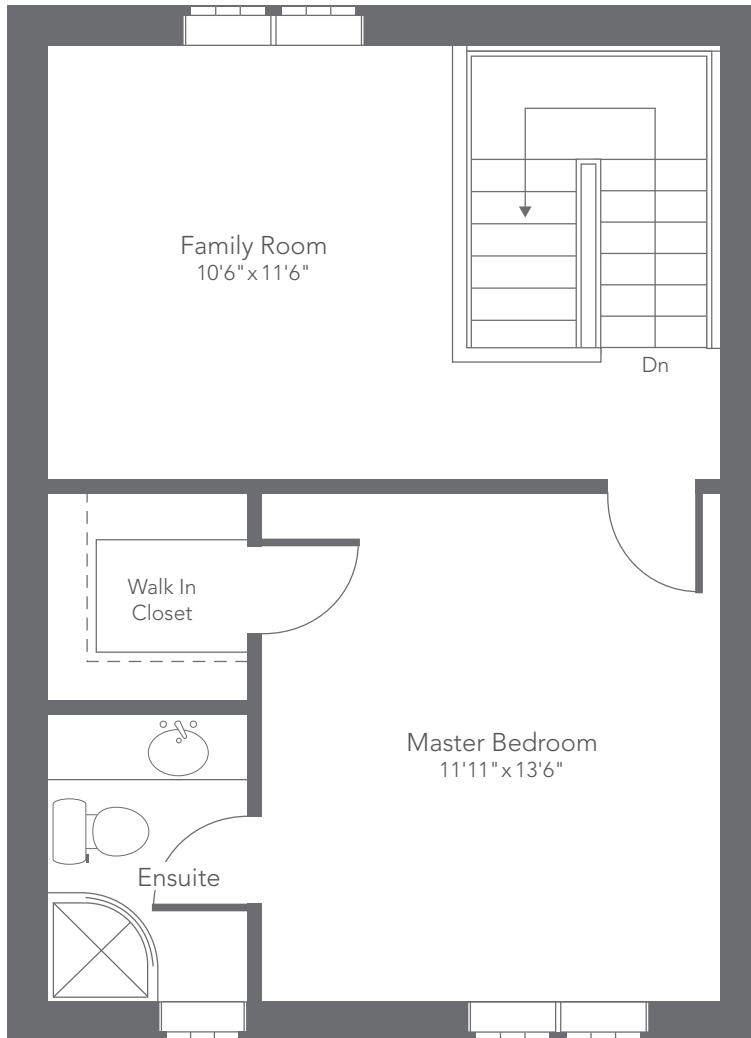

ABERDEEN HOMES • Townhome INT Unit
Edinburgh • Entry • 1878/1511 sf
May 4, 2011

ABERDEEN HOMES • Townhome INT Unit
Edinburgh • OPT. Entry • 1878/1511 sf
May 4, 2011

ABERDEEN HOMES • Townhome INT Unit
Edinburgh • Main • 1878/1511 sf
May 4, 2011

ABERDEEN HOMES • Townhome INT Unit
Edinburgh • Second • 1878/1511 sf
May 4, 2011

ABERDEEN HOMES • Townhome INT Unit
Edinburgh • Third • 1878/1511 sf
May 4, 2011