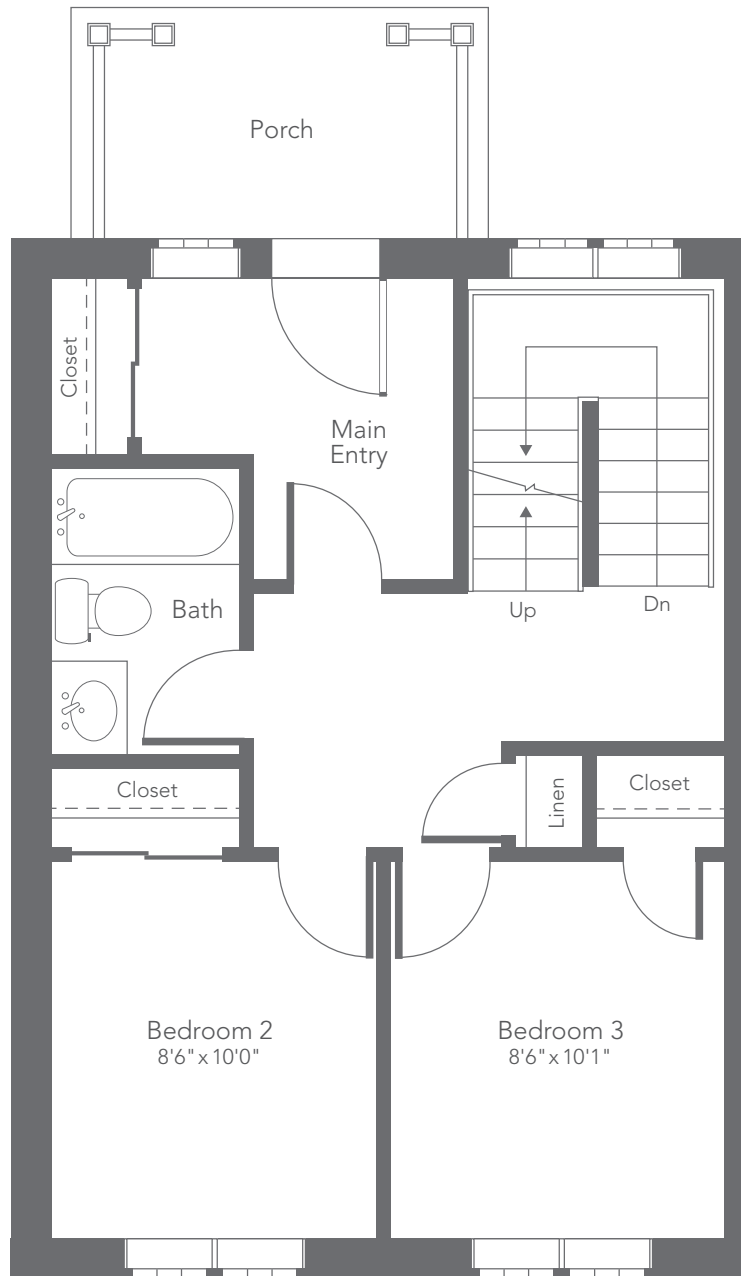

ABERDEEN HOMES • Townhome INT Unit
Edinburgh • Entry • 1878/1511 sf
May 4, 2011

ABERDEEN HOMES • Townhome INT Unit
Edinburgh • OPT. Entry • 1878/1511 sf
May 4, 2011

ABERDEEN HOMES • Townhome INT Unit
Edinburgh • Main • 1878/1511 sf
May 4, 2011

ABERDEEN HOMES • Townhome INT Unit
Edinburgh • Second • 1878/1511 sf
May 4, 2011

ABERDEEN HOMES • Townhome INT Unit
Edinburgh • Third • 1878/1511 sf
May 4, 2011