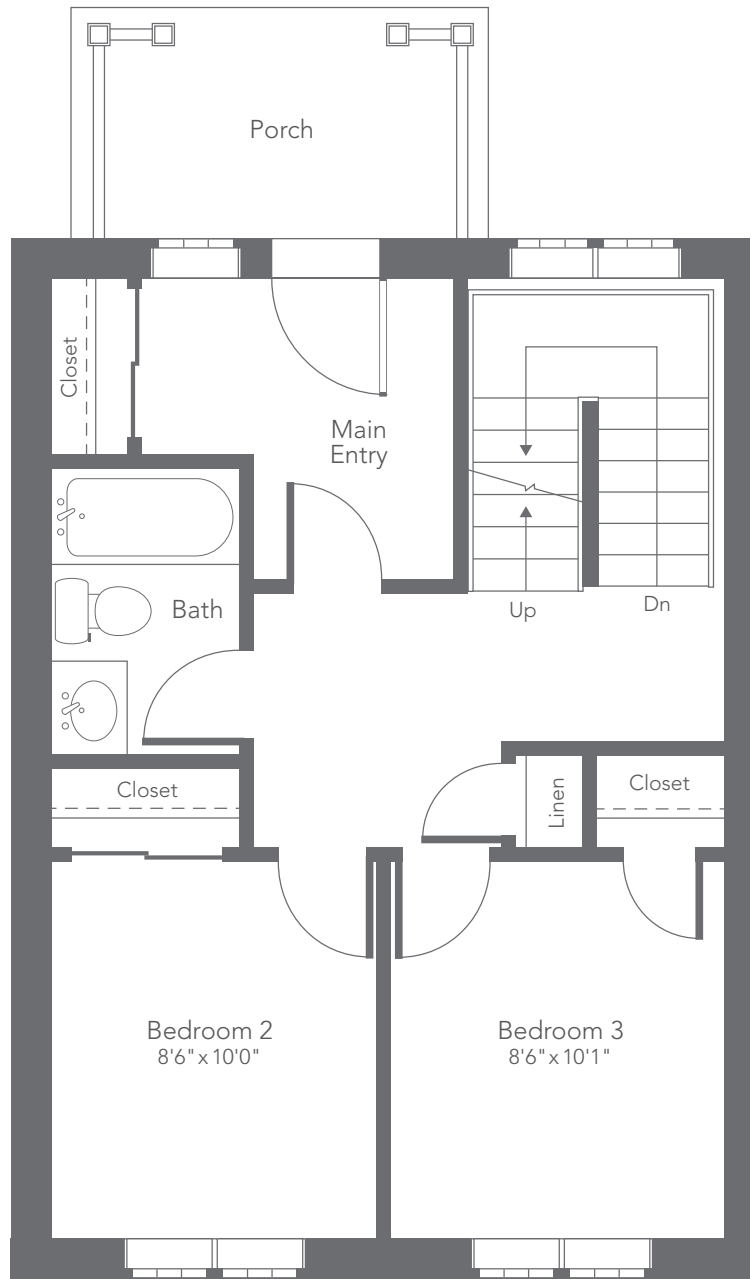

ABERDEEN HOMES • Townhome INT Unit
Edinburgh • Entry • 1878/1511 sf
May 4, 2011

ABERDEEN HOMES • Townhome INT Unit
Edinburgh • OPT. Entry • 1878/1511 sf
May 4, 2011

ABERDEEN HOMES • Townhome INT Unit
Edinburgh • Main • 1878/1511 sf
May 4, 2011

ABERDEEN HOMES • Townhome INT Unit
Edinburgh • Second • 1878/1511 sf
May 4, 2011

ABERDEEN HOMES • Townhome INT Unit
Edinburgh • Third • 1878/1511 sf
May 4, 2011