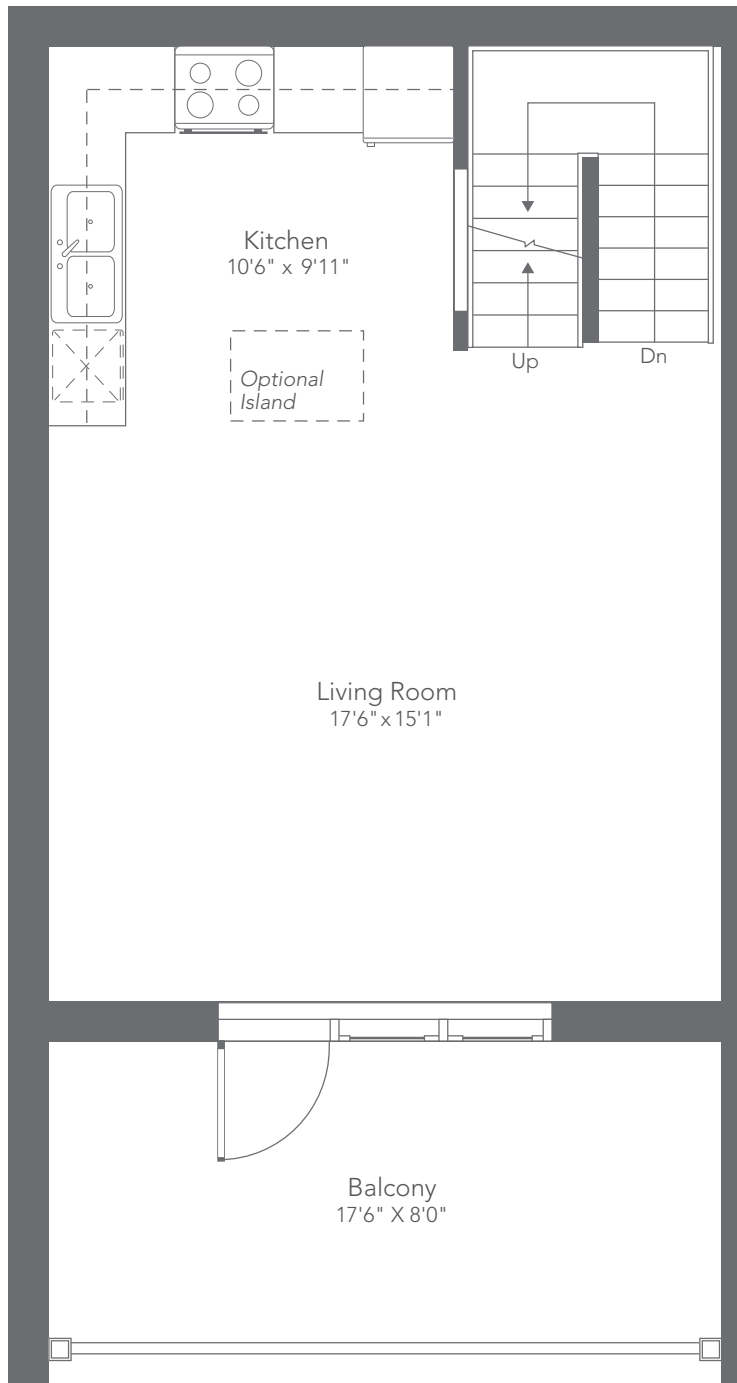

ABERDEEN HOMES • Townhome INT Unit
Edinburgh • Entry • 1878/1511 sf
May 4, 2011

ABERDEEN HOMES • Townhome INT Unit
Edinburgh • OPT. Entry • 1878/1511 sf
May 4, 2011

ABERDEEN HOMES • Townhome INT Unit
Edinburgh • Main • 1878/1511 sf
May 4, 2011

ABERDEEN HOMES • Townhome INT Unit
Edinburgh • Second • 1878/1511 sf
May 4, 2011

ABERDEEN HOMES • Townhome INT Unit
Edinburgh • Third • 1878/1511 sf
May 4, 2011