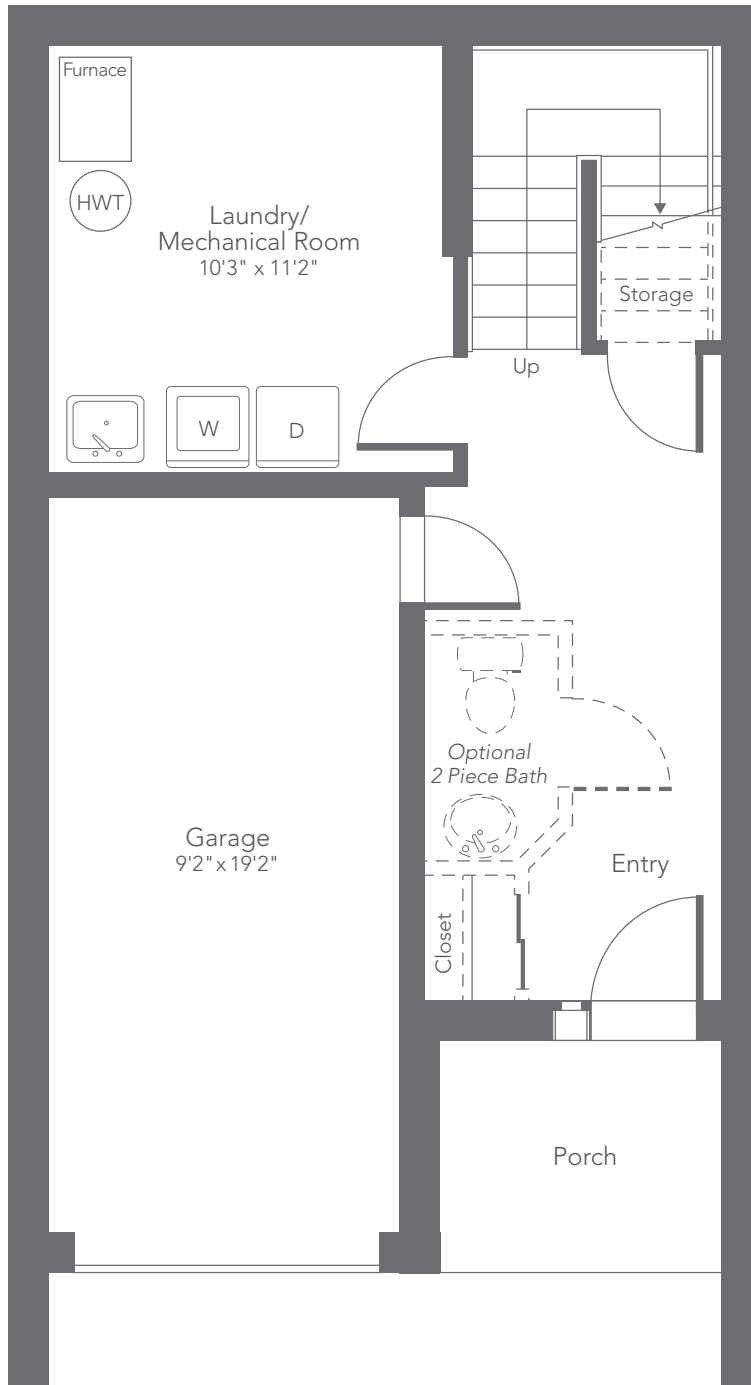

ABERDEEN HOMES • Townhome INT Unit
Edinburgh • Entry • 1878/1511 sf
May 4, 2011

ABERDEEN HOMES • Townhome INT Unit
Edinburgh • OPT. Entry • 1878/1511 sf
May 4, 2011

ABERDEEN HOMES • Townhome INT Unit
Edinburgh • Main • 1878/1511 sf
May 4, 2011

ABERDEEN HOMES • Townhome INT Unit
Edinburgh • Second • 1878/1511 sf
May 4, 2011

ABERDEEN HOMES • Townhome INT Unit
Edinburgh • Third • 1878/1511 sf
May 4, 2011