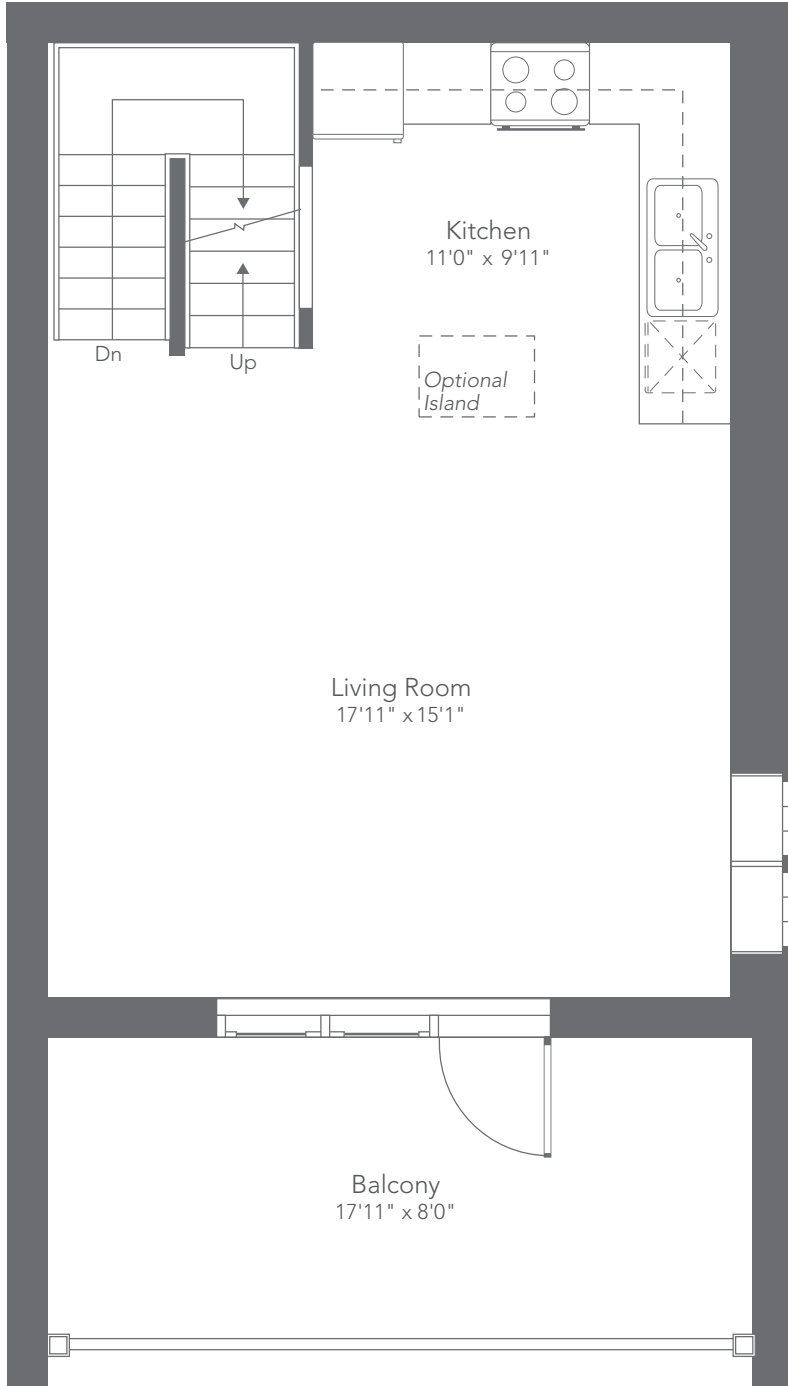

ABERDEEN HOMES • Townhome End Unit
Sutherland • Entry • 2021/1636 sf
May 4, 2011

ABERDEEN HOMES • Townhome End Unit
Sutherland • Opt. Entry • 2021/1636 sf
May 4, 2011

ABERDEEN HOMES • Townhome End Unit
Sutherland • Main • 2021/1636 sf
May 4, 2011

ABERDEEN HOMES • Townhome End Unit
Sutherland • Second • 2021/1636 sf
May 4, 2011

ABERDEEN HOMES • Townhome End Unit
Sutherland • Third • 2021/1636 sf
May 4, 2011