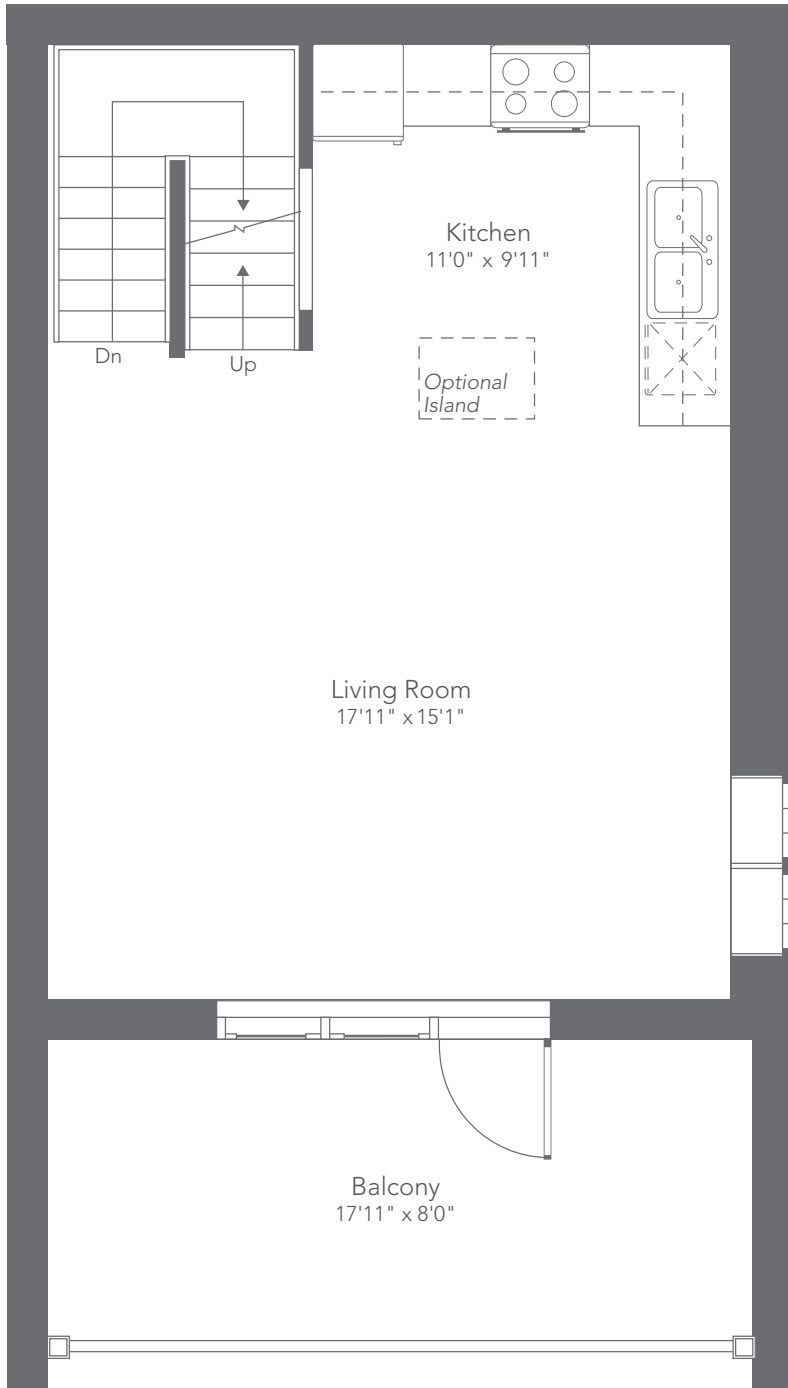

**ABERDEEN HOMES • Townhome End Unit**  
**Sutherland • Entry • 2021/1636 sf**  
**May 4, 2011**

**ABERDEEN HOMES • Townhome End Unit**  
**Sutherland • Opt. Entry • 2021/1636 sf**  
**May 4, 2011**

**ABERDEEN HOMES • Townhome End Unit**  
**Sutherland • Main • 2021/1636 sf**  
**May 4, 2011**

**ABERDEEN HOMES • Townhome End Unit**  
**Sutherland • Second • 2021/1636 sf**  
**May 4, 2011**

**ABERDEEN HOMES • Townhome End Unit**  
**Sutherland • Third • 2021/1636 sf**  
**May 4, 2011**