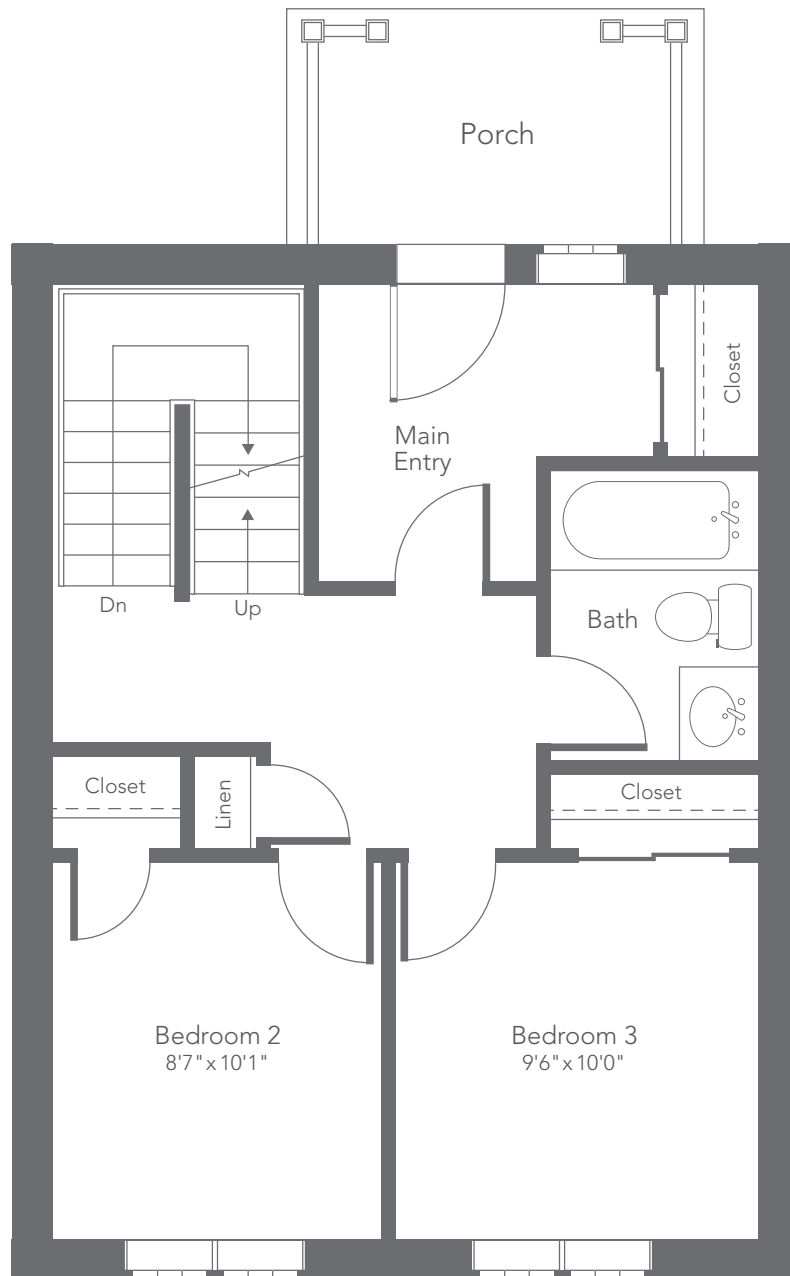

ABERDEEN HOMES • Townhome End Unit
Sutherland • Entry • 2021/1636 sf
May 4, 2011

ABERDEEN HOMES • Townhome End Unit
Sutherland • Opt. Entry • 2021/1636 sf
May 4, 2011

ABERDEEN HOMES • Townhome End Unit
Sutherland • Main • 2021/1636 sf
May 4, 2011

ABERDEEN HOMES • Townhome End Unit
Sutherland • Second • 2021/1636 sf
May 4, 2011

ABERDEEN HOMES • Townhome End Unit
Sutherland • Third • 2021/1636 sf
May 4, 2011