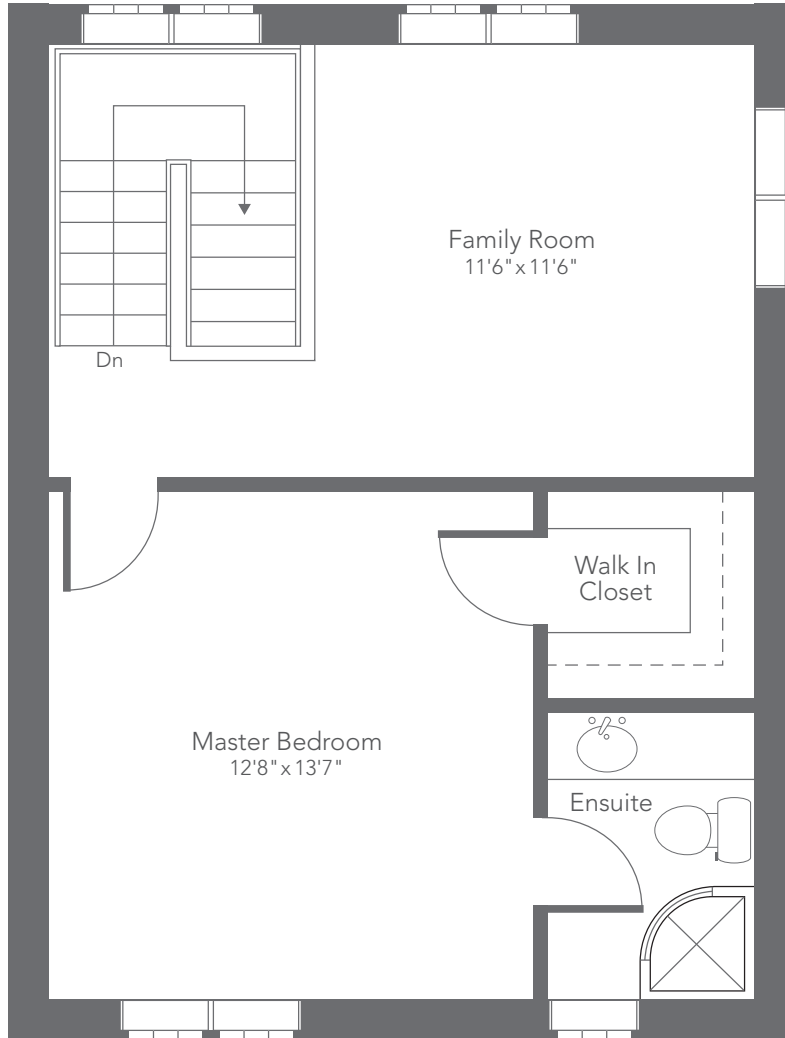

**ABERDEEN HOMES • Townhome End Unit**  
**Sutherland • Entry • 2021/1636 sf**  
**May 4, 2011**

**ABERDEEN HOMES • Townhome End Unit**  
**Sutherland • Opt. Entry • 2021/1636 sf**  
**May 4, 2011**

**ABERDEEN HOMES • Townhome End Unit**  
**Sutherland • Main • 2021/1636 sf**  
**May 4, 2011**

**ABERDEEN HOMES • Townhome End Unit**  
**Sutherland • Second • 2021/1636 sf**  
**May 4, 2011**

**ABERDEEN HOMES • Townhome End Unit**  
**Sutherland • Third • 2021/1636 sf**  
**May 4, 2011**