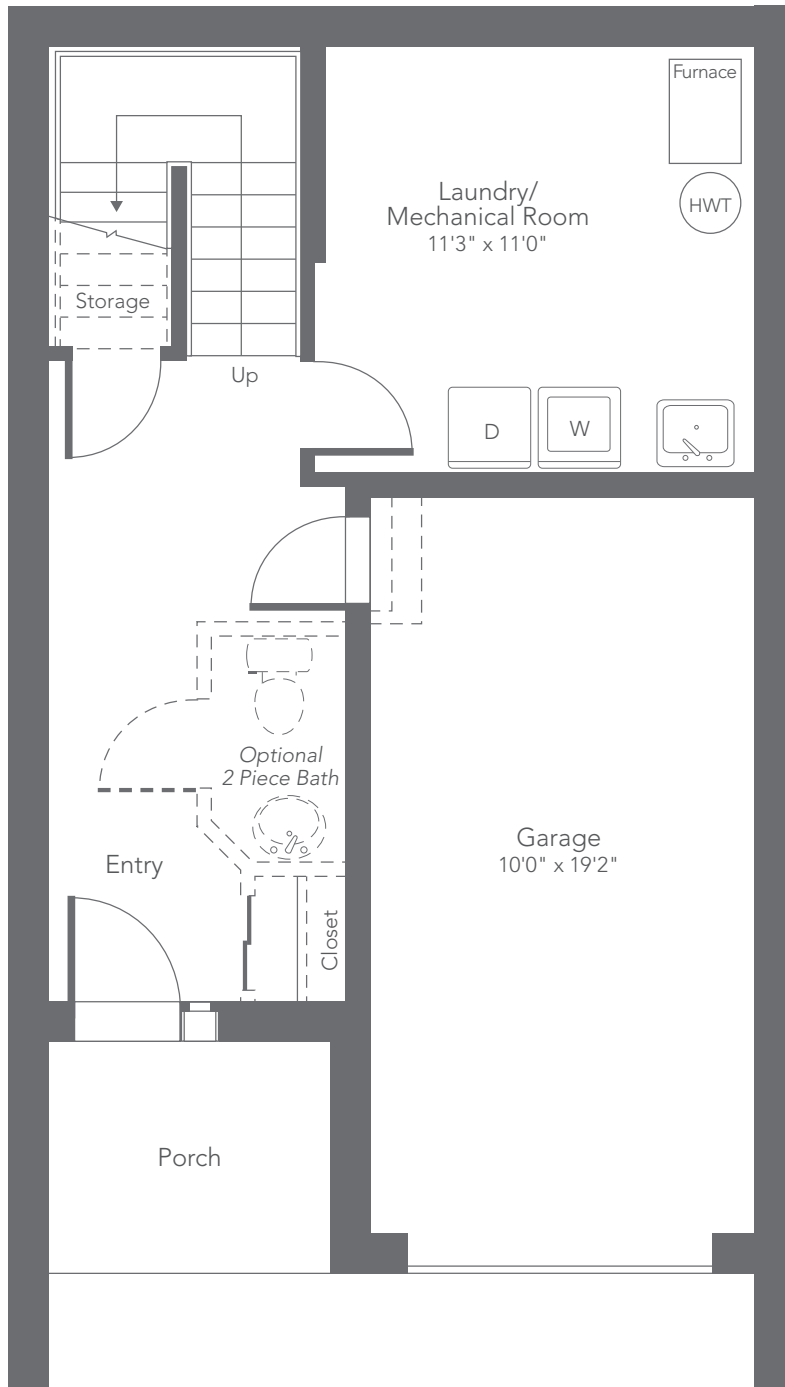

ABERDEEN HOMES • Townhome End Unit
Sutherland • Entry • 2021/1636 sf
May 4, 2011

ABERDEEN HOMES • Townhome End Unit
Sutherland • Opt. Entry • 2021/1636 sf
May 4, 2011

ABERDEEN HOMES • Townhome End Unit
Sutherland • Main • 2021/1636 sf
May 4, 2011

ABERDEEN HOMES • Townhome End Unit
Sutherland • Second • 2021/1636 sf
May 4, 2011

ABERDEEN HOMES • Townhome End Unit
Sutherland • Third • 2021/1636 sf
May 4, 2011