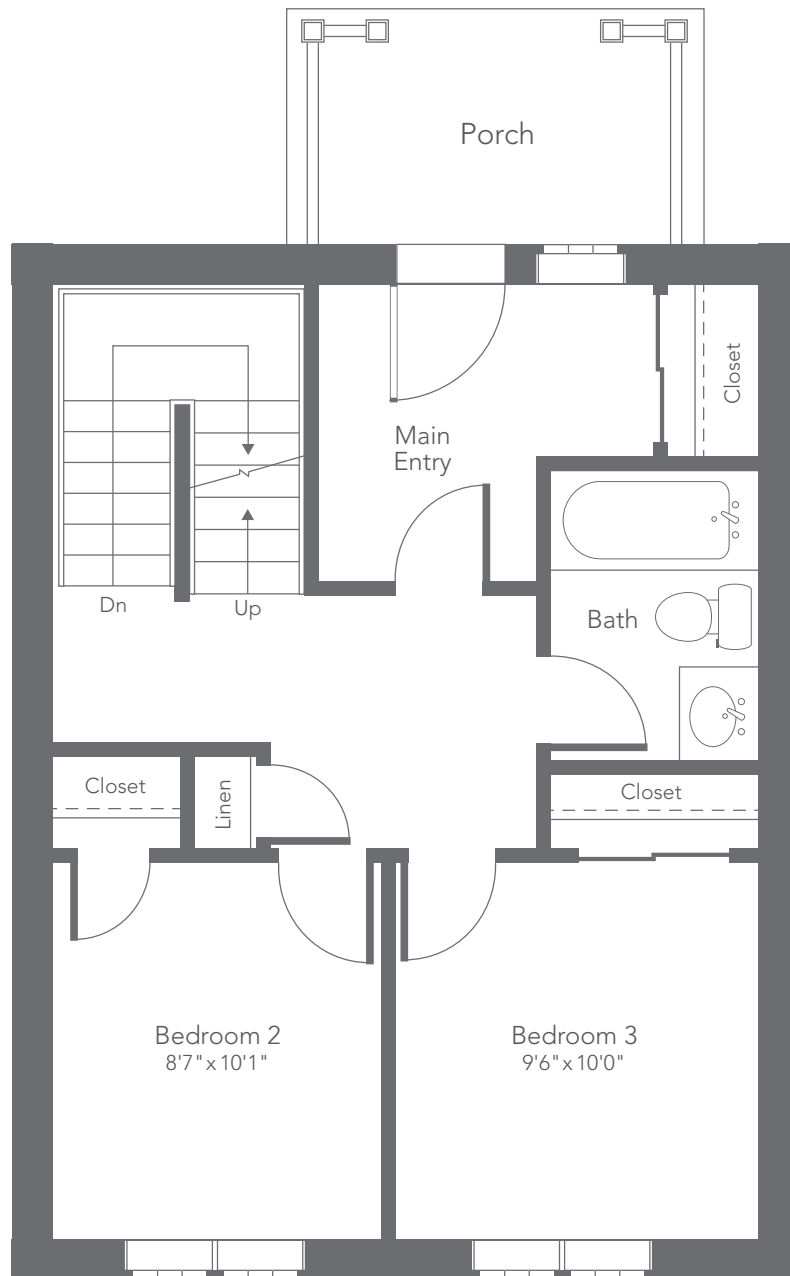

**ABERDEEN HOMES • Townhome End Unit**  
**Sutherland • Entry • 2021/1636 sf**  
**May 4, 2011**

**ABERDEEN HOMES • Townhome End Unit**  
**Sutherland • Opt. Entry • 2021/1636 sf**  
**May 4, 2011**

**ABERDEEN HOMES • Townhome End Unit**  
**Sutherland • Main • 2021/1636 sf**  
**May 4, 2011**

**ABERDEEN HOMES • Townhome End Unit**  
**Sutherland • Second • 2021/1636 sf**  
**May 4, 2011**

**ABERDEEN HOMES • Townhome End Unit**  
**Sutherland • Third • 2021/1636 sf**  
**May 4, 2011**