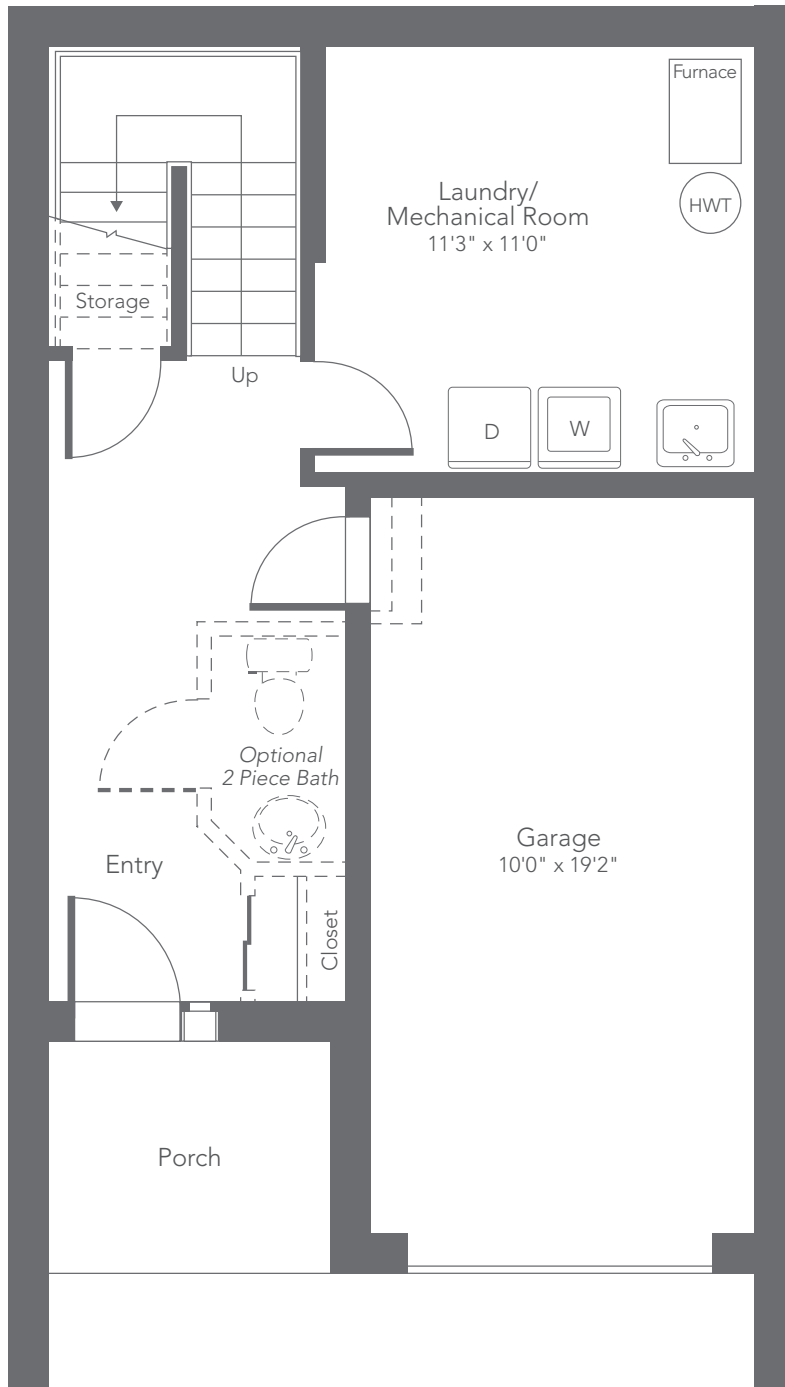

**ABERDEEN HOMES • Townhome End Unit**  
**Sutherland • Entry • 2021/1636 sf**  
**May 4, 2011**

**ABERDEEN HOMES • Townhome End Unit**  
**Sutherland • Opt. Entry • 2021/1636 sf**  
**May 4, 2011**

**ABERDEEN HOMES • Townhome End Unit**  
**Sutherland • Main • 2021/1636 sf**  
**May 4, 2011**

**ABERDEEN HOMES • Townhome End Unit**  
**Sutherland • Second • 2021/1636 sf**  
**May 4, 2011**

**ABERDEEN HOMES • Townhome End Unit**  
**Sutherland • Third • 2021/1636 sf**  
**May 4, 2011**