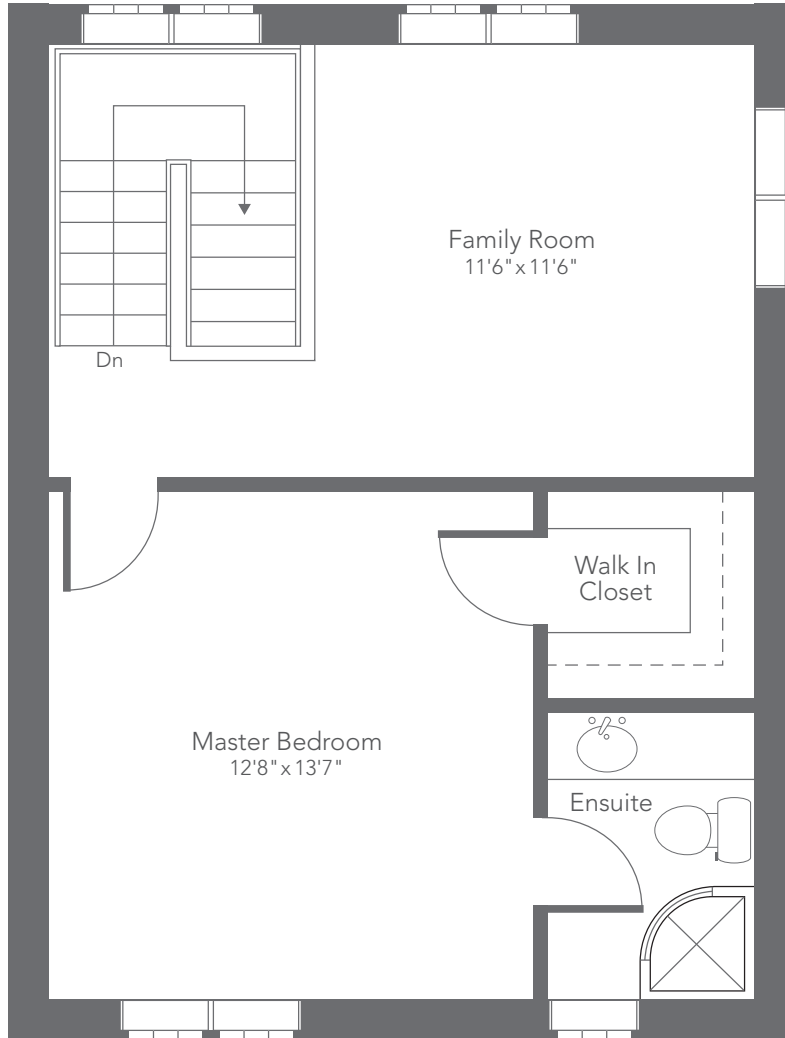

ABERDEEN HOMES • Townhome End Unit
Sutherland • Entry • 2021/1636 sf
May 4, 2011

ABERDEEN HOMES • Townhome End Unit
Sutherland • Opt. Entry • 2021/1636 sf
May 4, 2011

ABERDEEN HOMES • Townhome End Unit
Sutherland • Main • 2021/1636 sf
May 4, 2011

ABERDEEN HOMES • Townhome End Unit
Sutherland • Second • 2021/1636 sf
May 4, 2011

ABERDEEN HOMES • Townhome End Unit
Sutherland • Third • 2021/1636 sf
May 4, 2011